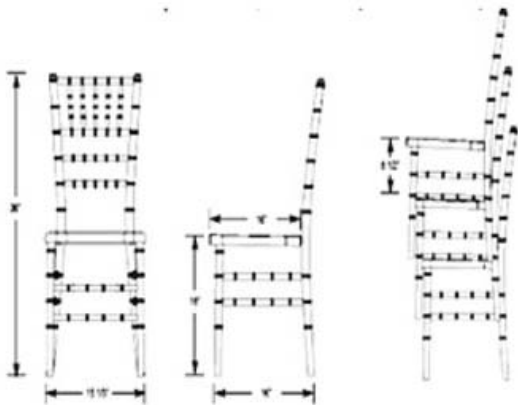

American Classic European Beech Wood Chiavari Chair & Barstool (B-101/BB-101)

Specification

Item	Seat Height	Overall Height	Width	Weight	Seat Depth
B-101	18"	36"	16"	10 lbs	16"
BB-101	30"	15.75"	16"	12 lbs	16"

Features

- Much harder and more durable than low quality woods
- Rustic-Antique Style
- Legs are reinforced to the seat with tri-joint mending plates
- Special 45 degree joints are installed on the bottom of the seats front section for greater stability and safety
- Chairs stack 8 high