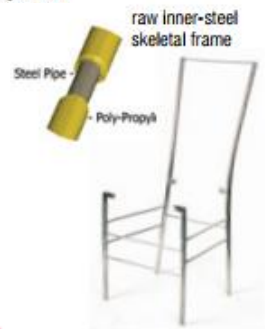

MAX Resin Chiavari Barstool (RBB-900K)

Specification				
Seat Height	Overall Height	Width	Weight	Seat Depth
29.75"	46.5"	16"	12 lbs	16"

Benefit	Feature
<ul style="list-style-type: none"> • Premium resin construction with Inner Steel Core frame for strength and durability • More durable than wood chairs with a similar look • No sanding or painting required • Replaceable parts • Perfect for all indoor and outdoor events • Holds 1,000 lbs. static load 	<ul style="list-style-type: none"> • Built in stacking features for safe stacking • stacks 4 high • UV inhibitors protect against discoloration and fading • Anti-static powder added to the resin to repel dirt • Replaceable parts available

RBB-900-AMB
(Amber)

RBB-900-SL
(Silver)

RBB-900-GL
(Gold)

RBB-900-Ice
(Ice)

marbelized gold & silver

raw inner-steel skeletal frame